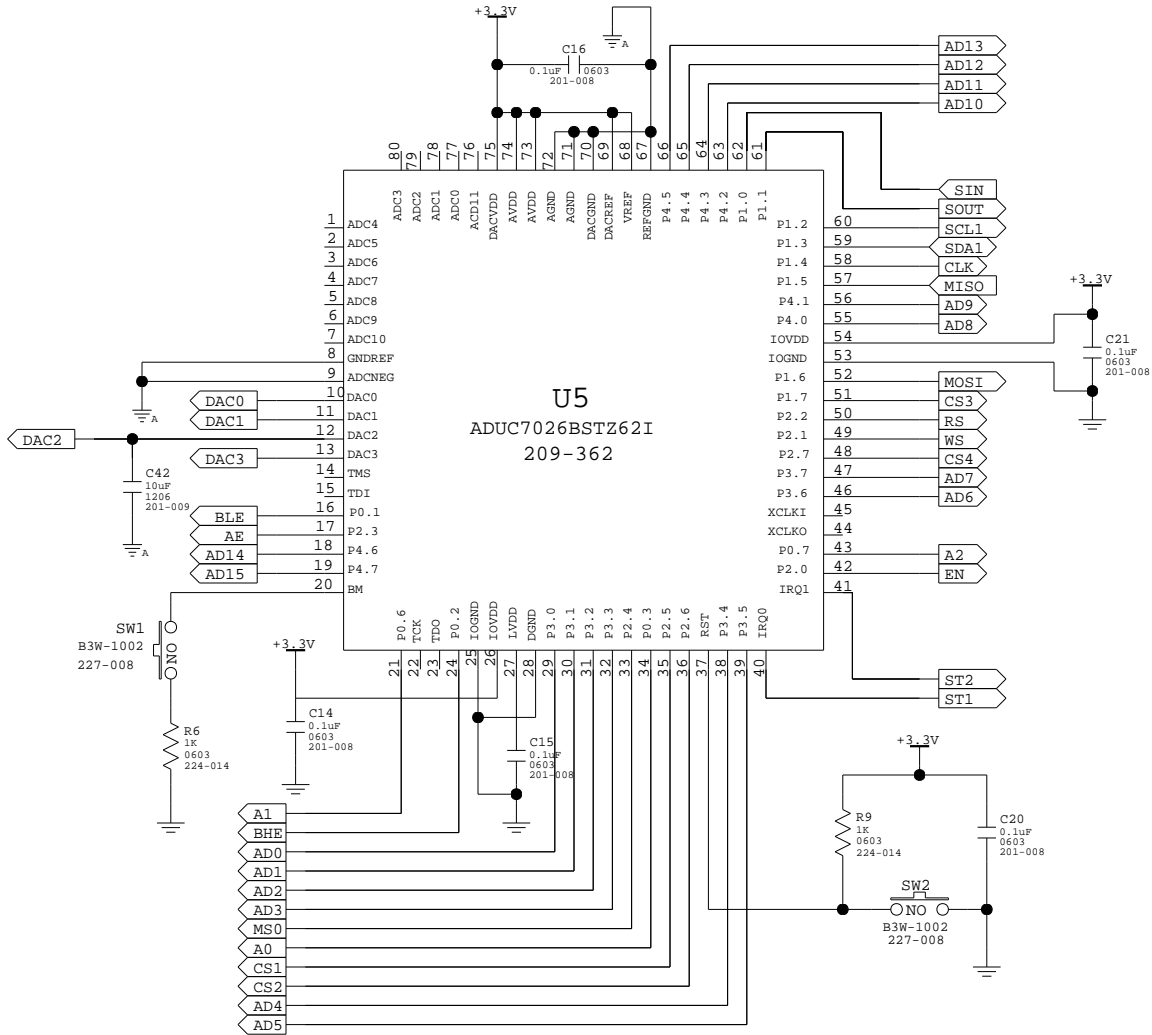

<b>ANALOG DEVICES</b>		
NAME: ISEB - Motherboard		
Size <b>A</b>	CODE: 301-024	Rev:
DATE: 2014-11-24	Sheet: 1 of 4	

<b>ANALOG DEVICES</b>		
NAME: ISEB - Motherboard		
Size <b>A</b>	CODE: 301-024	Rev:
DATE: 2014-11-24	Sheet: 2 of 4	

ANALOG DEVICES		
NAME: ISEB - Motherboard		
Size <b>A</b>	CODE: 301-024	Rev:
DATE: 2014-11-25	Sheet: 3 of 4	

4

3

2

1

D

D

C

C

B

B

A

A

Model	R13	R17
ADXL362Z-M	2K7	470R0
ADXL364Z-M	2K7	470R0
ADXL365Z-M	2K7	5K6
ADXRS290Z-M	10R0	5K6
All other -M	56R0	5K6

ANALOG DEVICES			
NAME: ISEB - Motherboard			
Size <b>A</b>	CODE: 301-024	Rev:	
DATE: 2014-12-12	Sheet: 4 of 4		