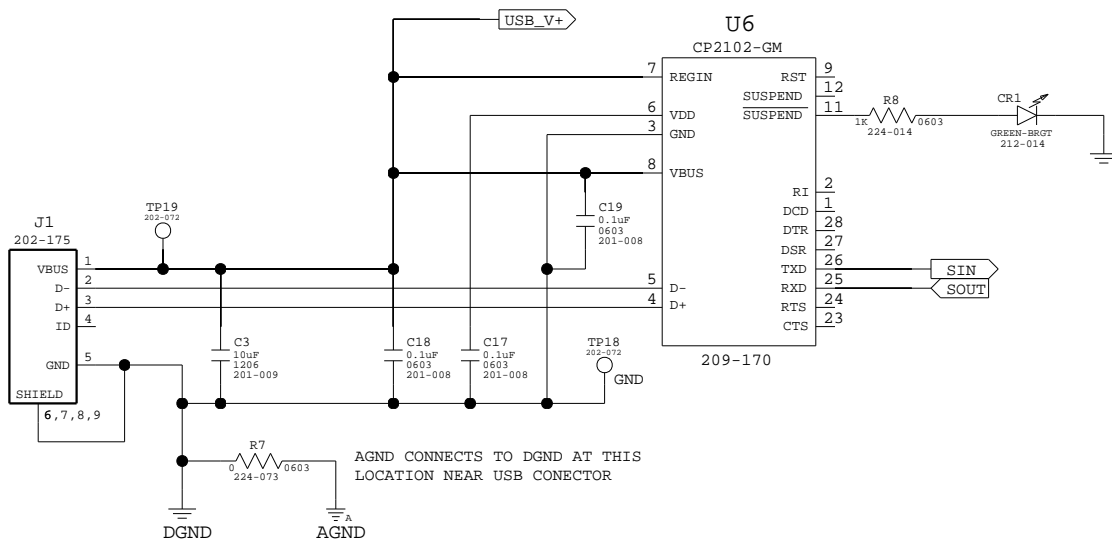

<b>ANALOG DEVICES</b>		
NAME: ISEB - Motherboard		
Size <b>A</b>	CODE: 301-024	Rev:
DATE: 2014-11-24	Sheet: 1 of 4	

<b>ANALOG DEVICES</b>		
NAME: ISEB - Motherboard		
Size <b>A</b>	CODE: 301-024	Rev:
DATE: 2014-11-24	Sheet: 2 of 4	

ANALOG DEVICES		
NAME: ISEB - Motherboard		
Size <b>A</b>	CODE: 301-024	Rev:
DATE: 2014-11-25	Sheet: 3 of 4	

4

3

2

1

D

D

C

C

B

B

A

A

Model	R13	R17
ADXL362Z-M	2K7	470R0
ADXL364Z-M	2K7	470R0
ADXL365Z-M	2K7	5K6
ADXRS290Z-M	10R0	5K6
All other -M	56R0	5K6

ANALOG DEVICES			
NAME: ISEB - Motherboard			
Size <b>A</b>	CODE: 301-024	Rev:	
DATE: 2014-12-12	Sheet: 4 of 4		