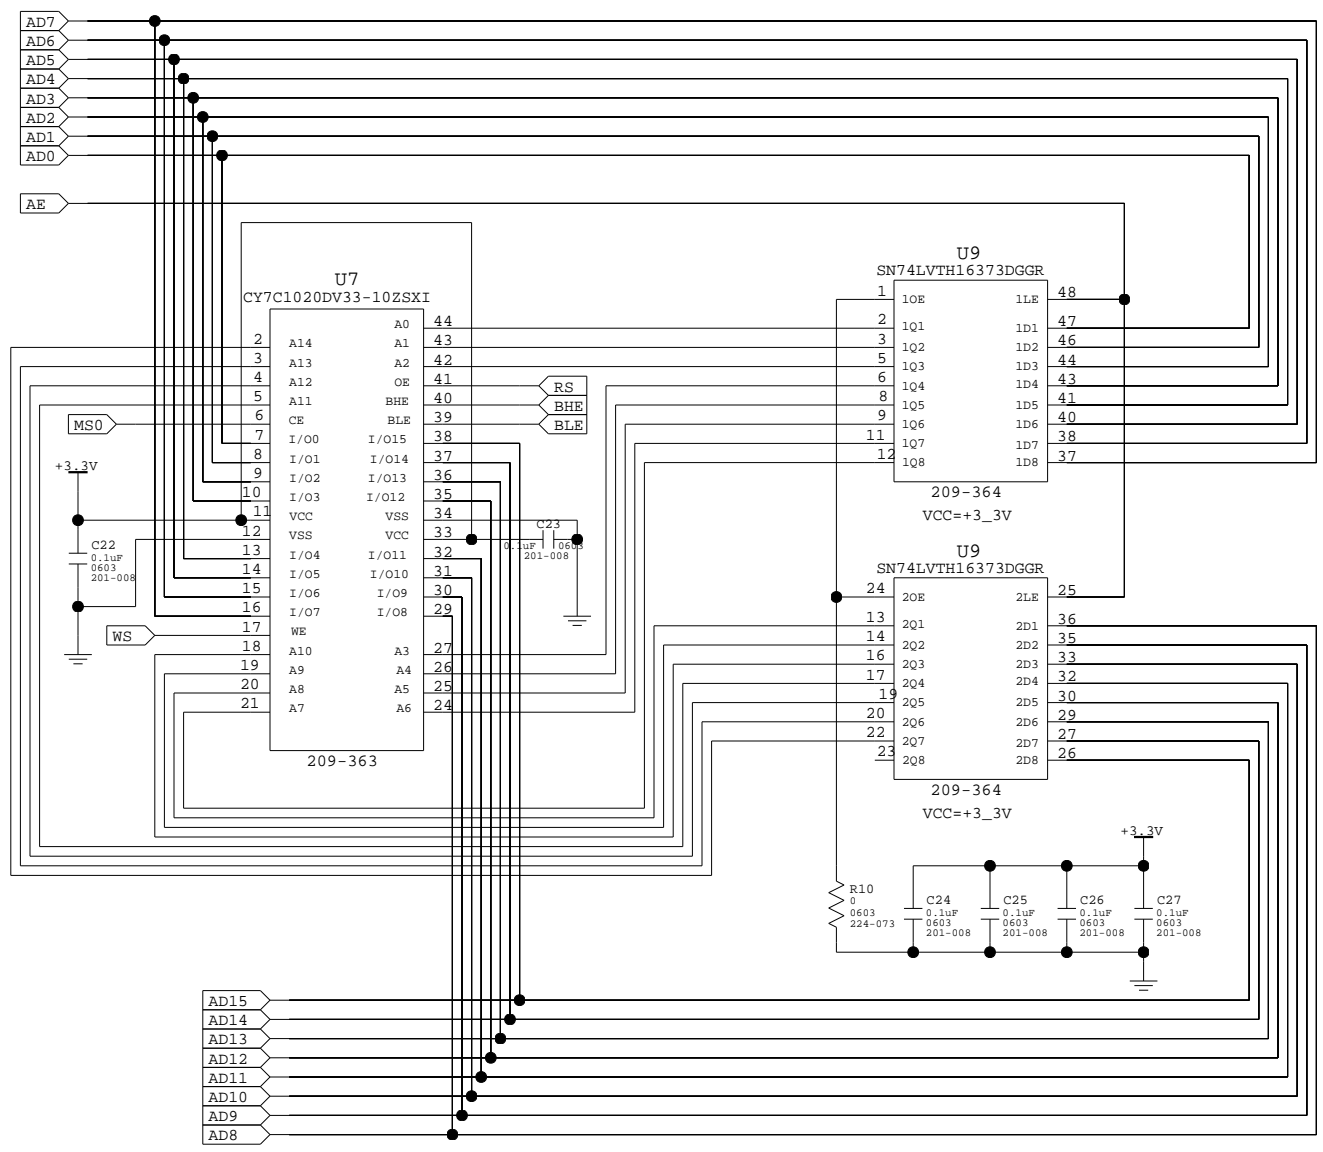

<b>ANALOG DEVICES</b>		
NAME: ISEB - Motherboard		
Size <b>A</b>	CODE: 301-024	Rev:
DATE: 2014-11-24	Sheet: 1 of 4	

<b>ANALOG DEVICES</b>		
NAME: ISEB - Motherboard		
Size <b>A</b>	CODE: 301-024	Rev:
DATE: 2014-11-24	Sheet: 2 of 4	

ANALOG DEVICES		
NAME: ISEB - Motherboard		
Size <b>A</b>	CODE: 301-024	Rev:
DATE: 2014-11-25	Sheet: 3 of 4	

4

3

2

1

D

D

C

C

B

B

A

A

Model	R13	R17
ADXL362Z-M	2K7	470R0
ADXL364Z-M	2K7	470R0
ADXL365Z-M	2K7	5K6
ADXRS290Z-M	10R0	5K6
All other -M	56R0	5K6

ANALOG DEVICES			
NAME: ISEB - Motherboard			
Size <b>A</b>	CODE: 301-024	Rev:	
DATE: 2014-12-12	Sheet: 4 of 4		