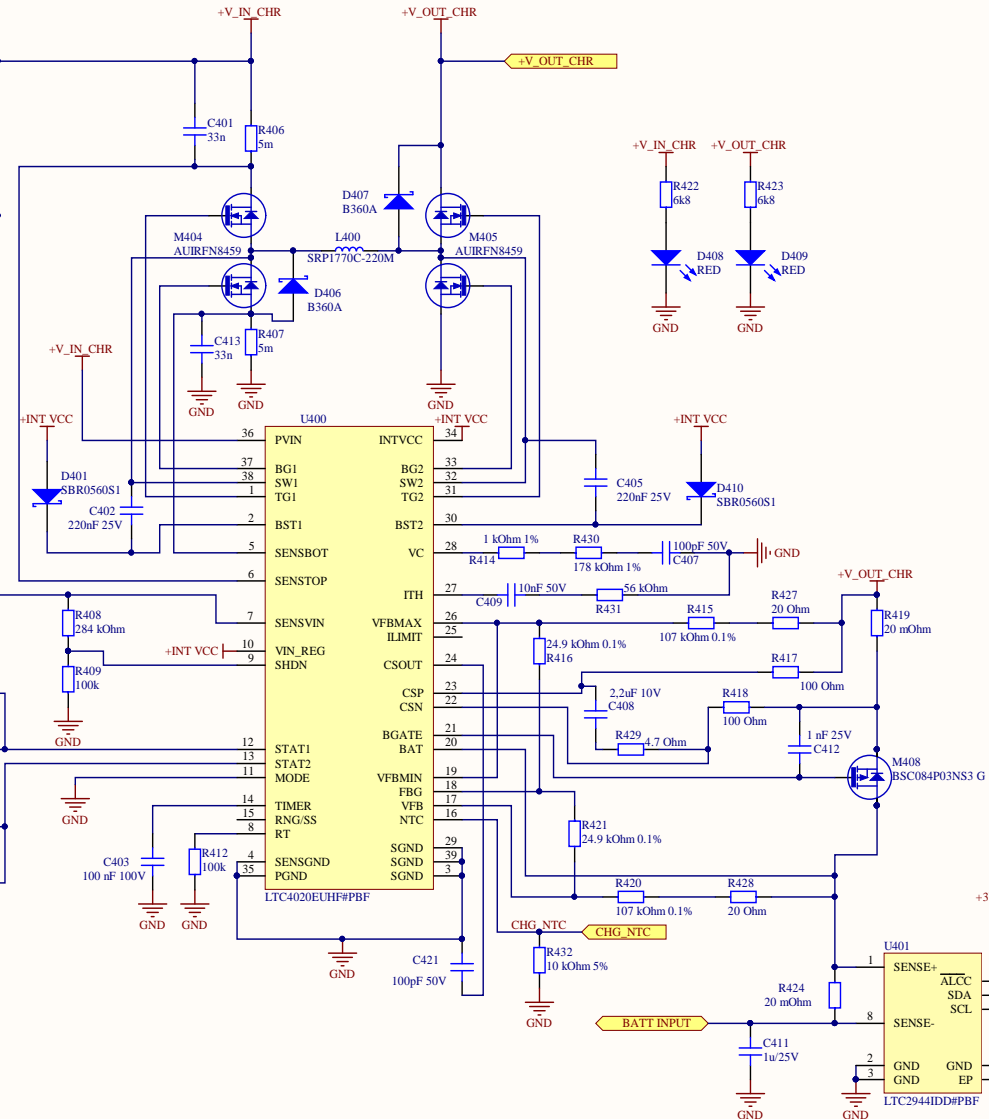

BUCK-BOOST CHARGER

CHARGE ENABLE

Title		Revision	
R		REV2.1	
Size	Number		
A3			
Date:		Sheet	of
File:			