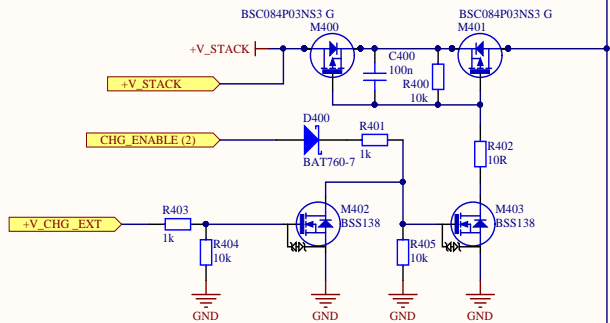

BUCK-BOOST CHARGER

CHARGE ENABLE

Title		Revision	
R		REV2.1	
Size	Number		
A3			
Date:		Sheet	of
File:			