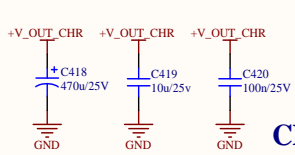

BUCK-BOOST CHARGER

CHARGE ENABLE

Title		Revision	
R		REV2.1	
Size	Number		
A3			
Date:		Sheet	of
File:			