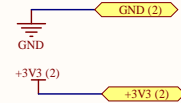

BUCK-BOOST CHARGER

CHARGE ENABLE

Title		Revision	
R		REV2.1	
Size	Number		
A3			
Date:		Sheet	of
File:			