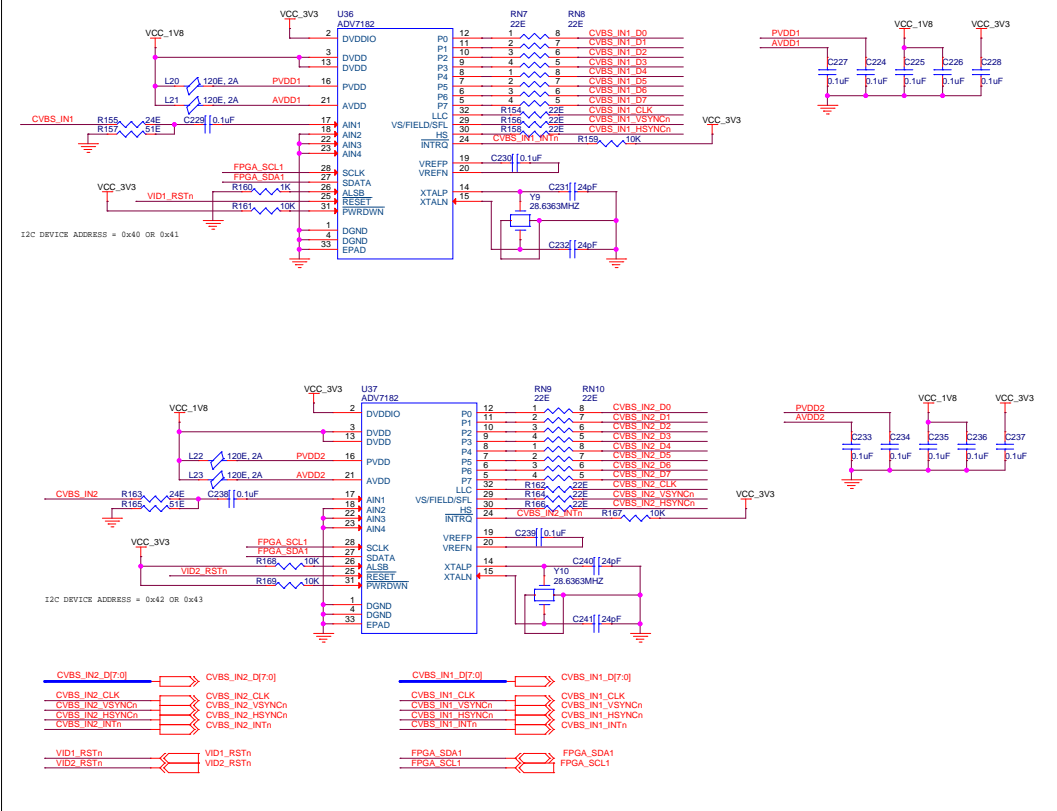

CVBS Input Decoder

6 to 2 video selection