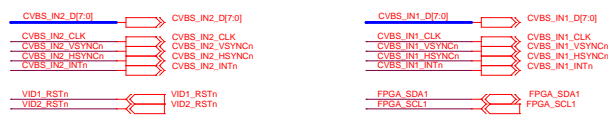

CVBS Input Decoder

6 to 2 video selection