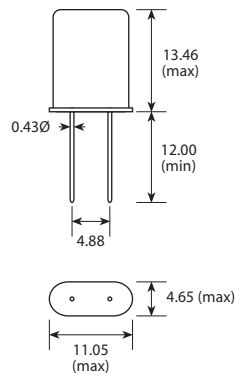

Scale 1:1
 Dimensions in mm

Issue No:	01					
Date:	08 Jun 98					
Change Request No:	00106					
Raised By:	AJC					