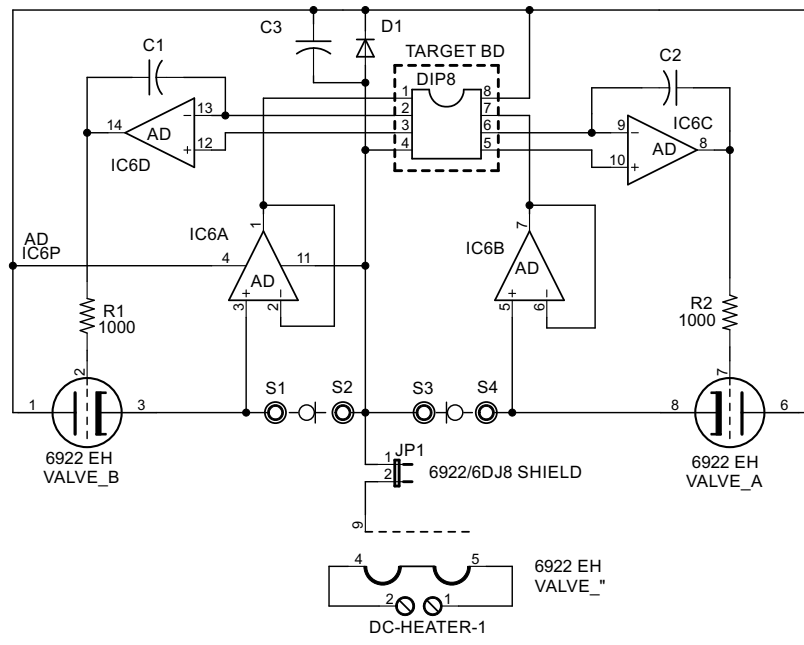

D

E

E

ValveOp : Semi-discrete tube-opamp	
TITLE: Trapi-ValveopD14	
Document Number: bruce@valveop.net	REV: 3
Date: 10/24/2018 2:05:04 PM	Sheet: 1/1